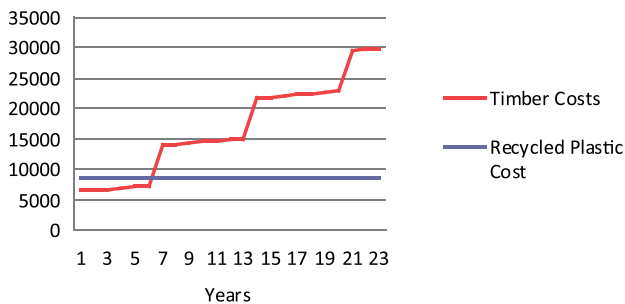

Cost Comparison between Timber and Recycled Plastic Walkways

* WRAP (Waste & Resources Action Programme), a not-for-profit company backed by government funding from England, Scotland, Wales and Northern Ireland, was established in 2000 to help businesses and individuals reap the benefits of reducing waste, develop sustainable products and use resources in a more efficient way.