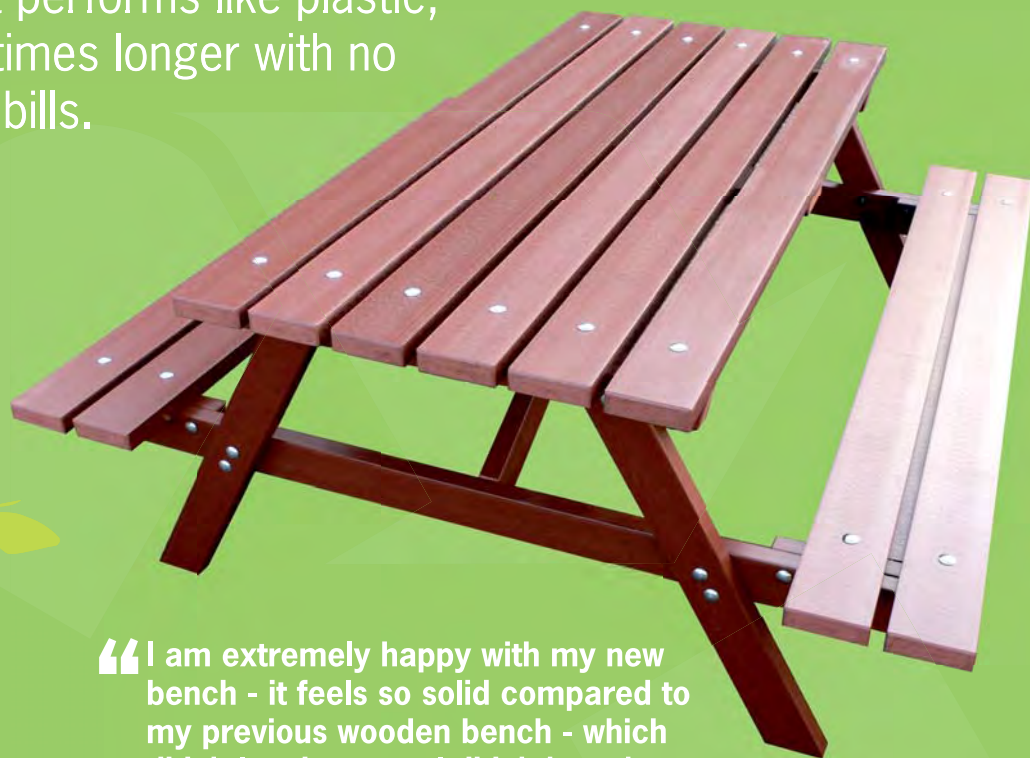

Maintenance-Free, Eco-Friendly Benches and Picnic Tables.

Made from 100% British Recycled Plastic.

A recycled plastic bench or picnic table can look just like wood, but performs like plastic, and will last at least 5 times longer with no recurring maintenance bills.

Key Advantages

- No splinters
- More hygienic and easy to clean
- Requires no painting or toxic preservative
- Does not chip, crack or warp
- Vandal resistant

Stretch your budget further

The cost of maintenance, repair and replacement are a recurring feature of yearly expenditure, you should be getting more for your money.

Avoid the jaded look

It's amazing how quickly wooden outdoor furniture begins to degrade, bringing an undesirable run down look to your facility.

Recycled plastic no longer looks or even feels like cheap plastic, and is not just an eco-friendly gesture, but a sensible future-proof investment.