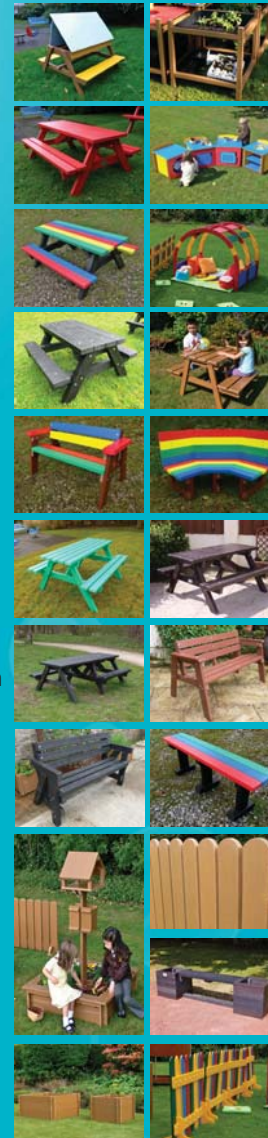

Adult Picnic Tables & Benches

Why should kids have all the FUN!

We also have a wide range of Adult sized Picnic Tables and Benches that have been used in parks, playgrounds, hospitals and homes. Our plastic lasts 5x longer than wood and can be guaranteed to look as good as new in many years to come.

BRITISH RECYCLED PLASTIC PRODUCTS

Play Equipment

- 1 Exploration Tables
- 2 Play Kitchens
- 3 Kids Play Barn
- 4 Art Easel
- Curved Roof Play Den
- Sand and Water Train
- Cube Den

Product List

Junior Furniture

- 5 Derwent Picnic Table
- 6 Rainbow Ribble Picnic Table
- 7 Heavy Duty Ribble Picnic Table
- 8 Kids Picnic Table
- 9 Kids Thames Bench
- 10 Buddy Bench
- Maze Table
- Children's Round Picnic Table
- Junior Tees Bench

Adult Furniture

- 11 Derwent Picnic Table
- 12 Ribble Picnic Table
- 13 Wheel Chair Access Ribble
- 14 Thames 3 Seater Garden Bench
- 15 Ribble Bench arms and back
- 16 Tees Bench
- Thames Picnic Table
- Colne 3 seater