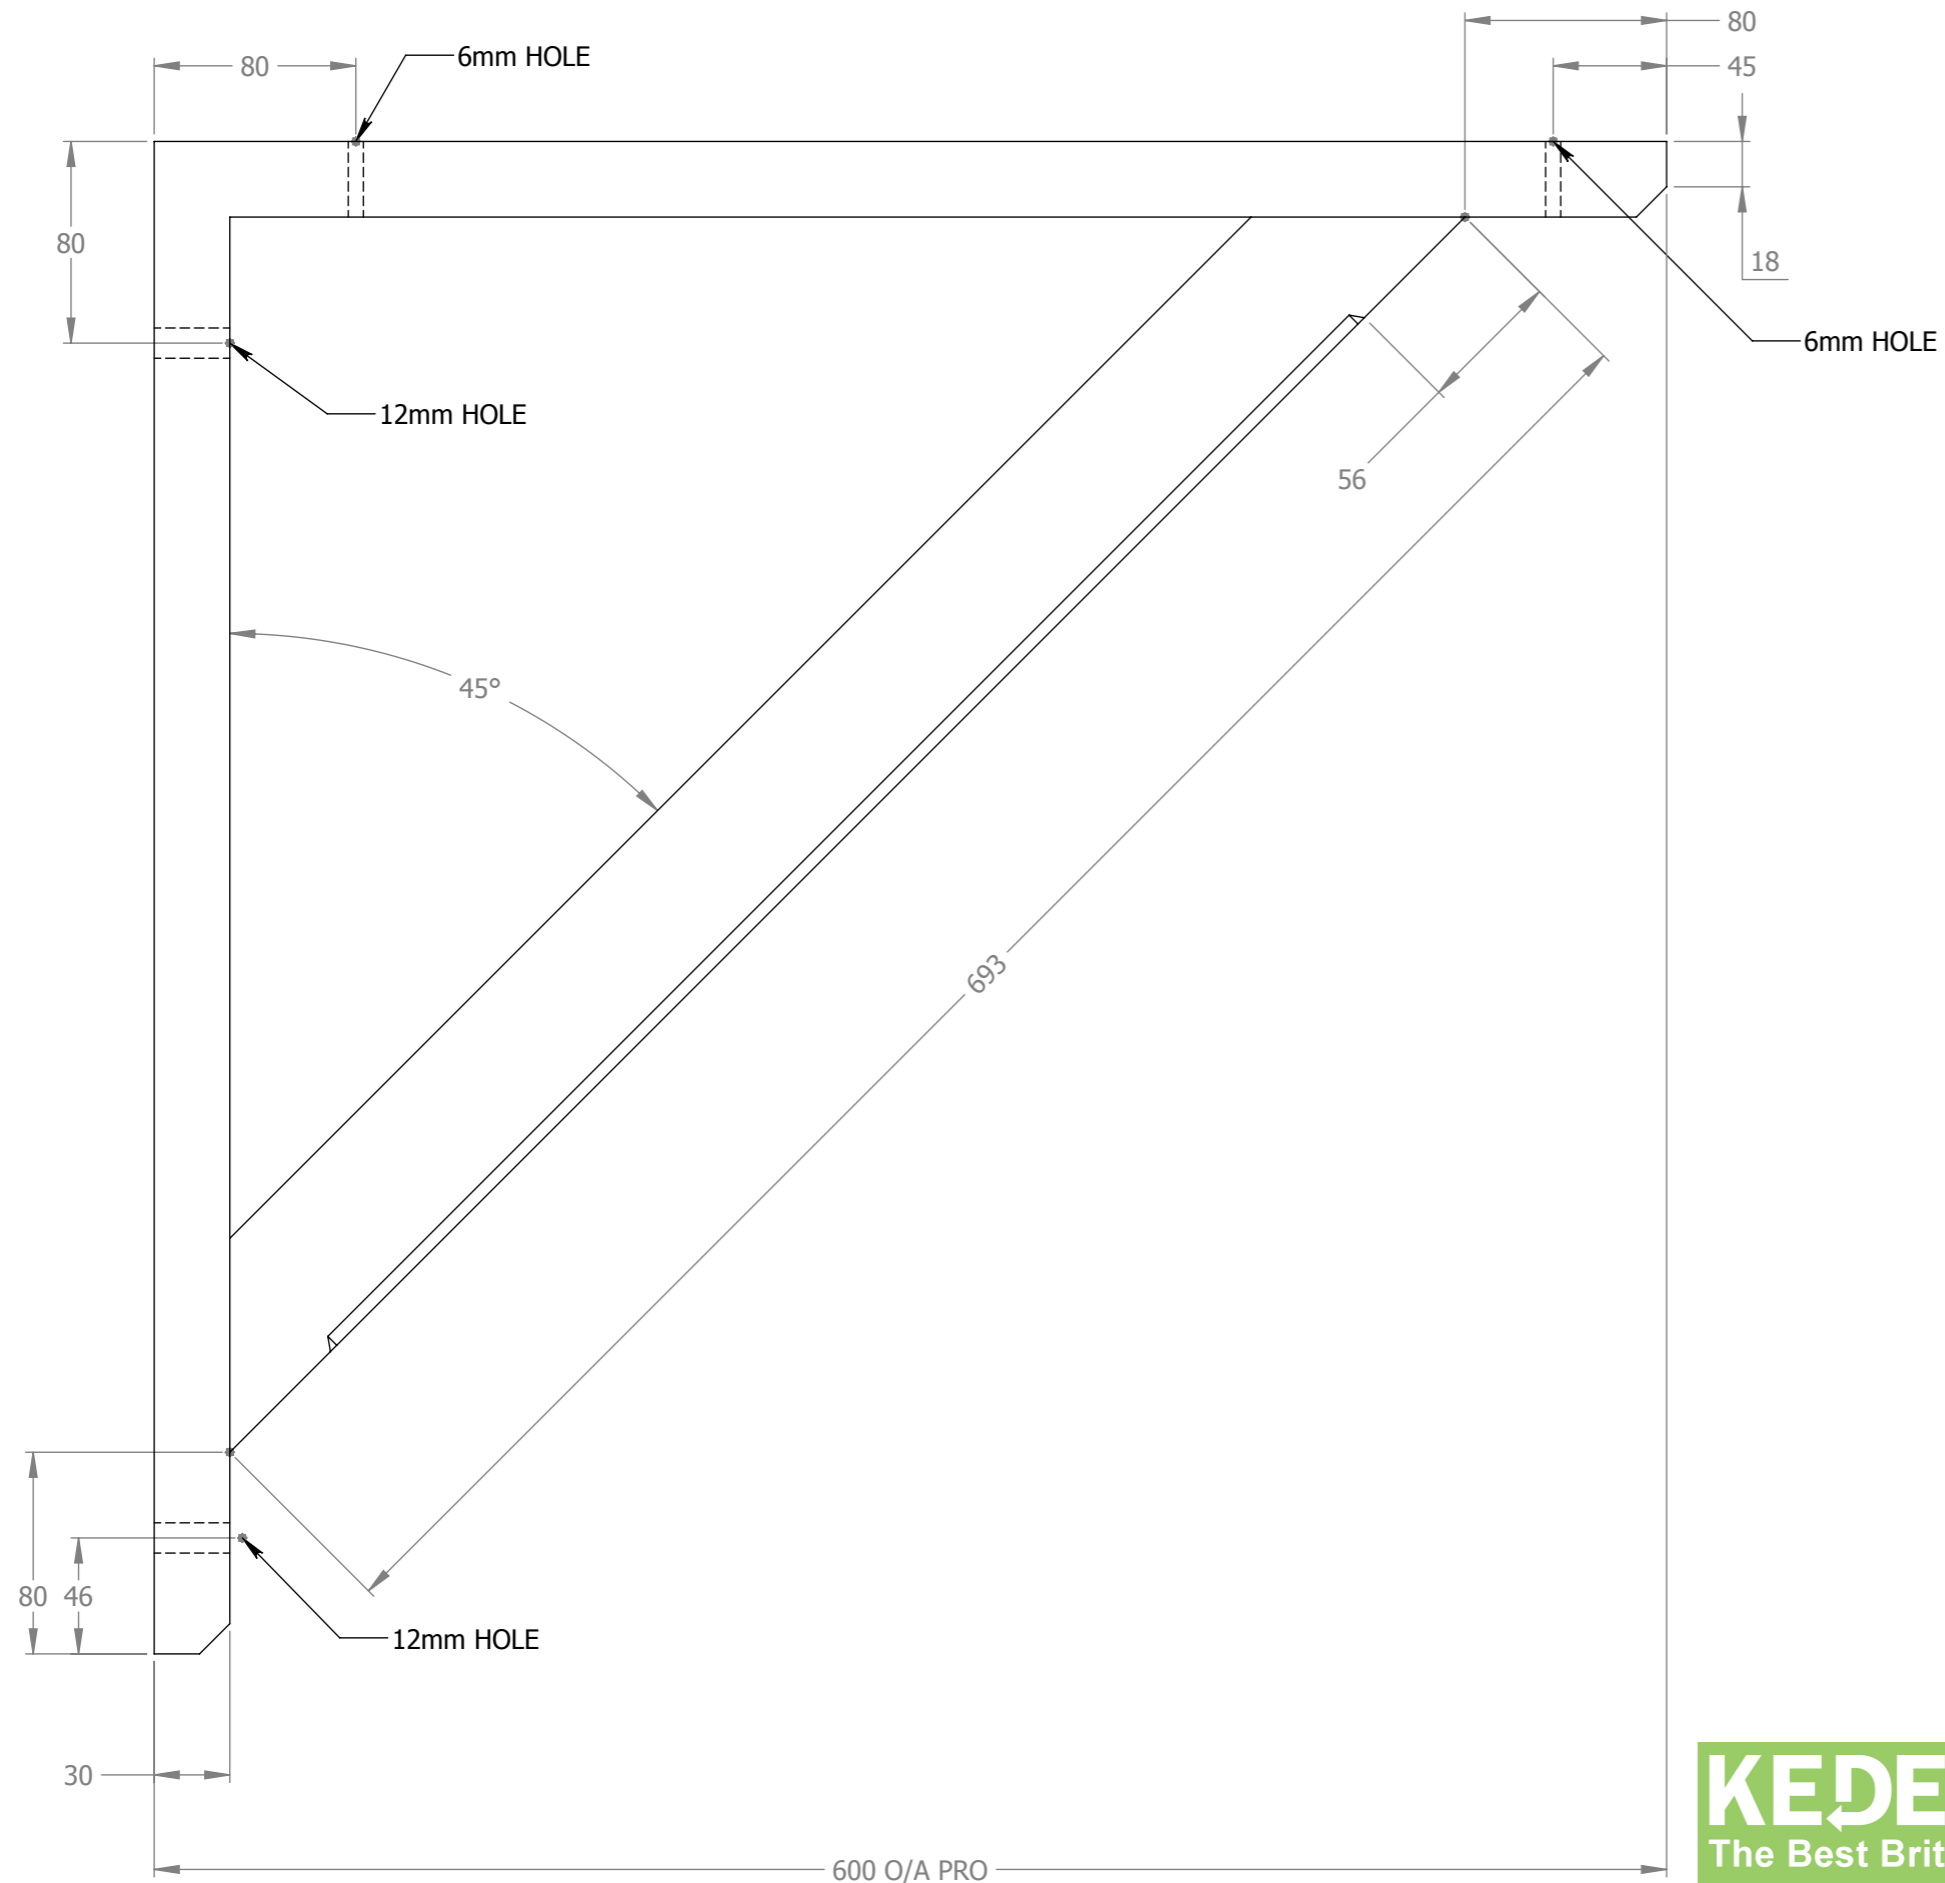

SIDE ELEVATION (1:3)

FRONT ELEVATION (1:3)

KEDEL
The Best British
Recycled Plastic
Products for
Building and
Construction

OLD TRANSCO DEPOT		
OSWALD STREET, BURNLEY		
BB12 0BY		
	NAME	DATE
DRAWN	LW	19/01/2017
TECHNICAL APPROVAL	DW	19/01/2017
PRODUCTION APPROVAL	KW	19/01/2017

Kedel Limited	
TITLE: Gallows Bracket 600 x 60 x 30mm Colour: White Material: Plastic Wood	
KD-DR-GAL005.A	REV. A

SIDE ELEVATION (1:3)

FRONT ELEVATION (1:3)

KEDEL The Best British Recycled Plastic Products for Building and Construction	OLD TRANSCO DEPOT OSWALD STREET, BURNLEY		Kedel Limited	
	BB12 0BY			
		NAME	DATE	TITLE: Gallows Bracket 550 x 60 x 30mm Colour: White Material: Plastic Wood
	DRAWN	LW	19/01/2017	
	TECHNICAL APPROVAL	DW	19/01/2017	
PRODUCTION APPROVAL	KW	19/01/2017	KD-DR-GAL004.A	
			REV. A	

SIDE ELEVATION (1:2.5)

FRONT ELEVATION (1:2.5)

KEDEL
The Best British
Recycled Plastic
Products for
Building and
Construction

OLD TRANSCO DEPOT		
OSWALD STREET, BURNLEY		
BB12 0BY		
	NAME	DATE
DRAWN	LW	19/01/2017
TECHNICAL APPROVAL	DW	19/01/2017
PRODUCTION APPROVAL	KW	19/01/2017

Kedel Limited	
TITLE: Gallows Bracket 500 x 60 x 30mm Colour: White Material: Plastic Wood	
KD-DR-GAL003.A	REV. A