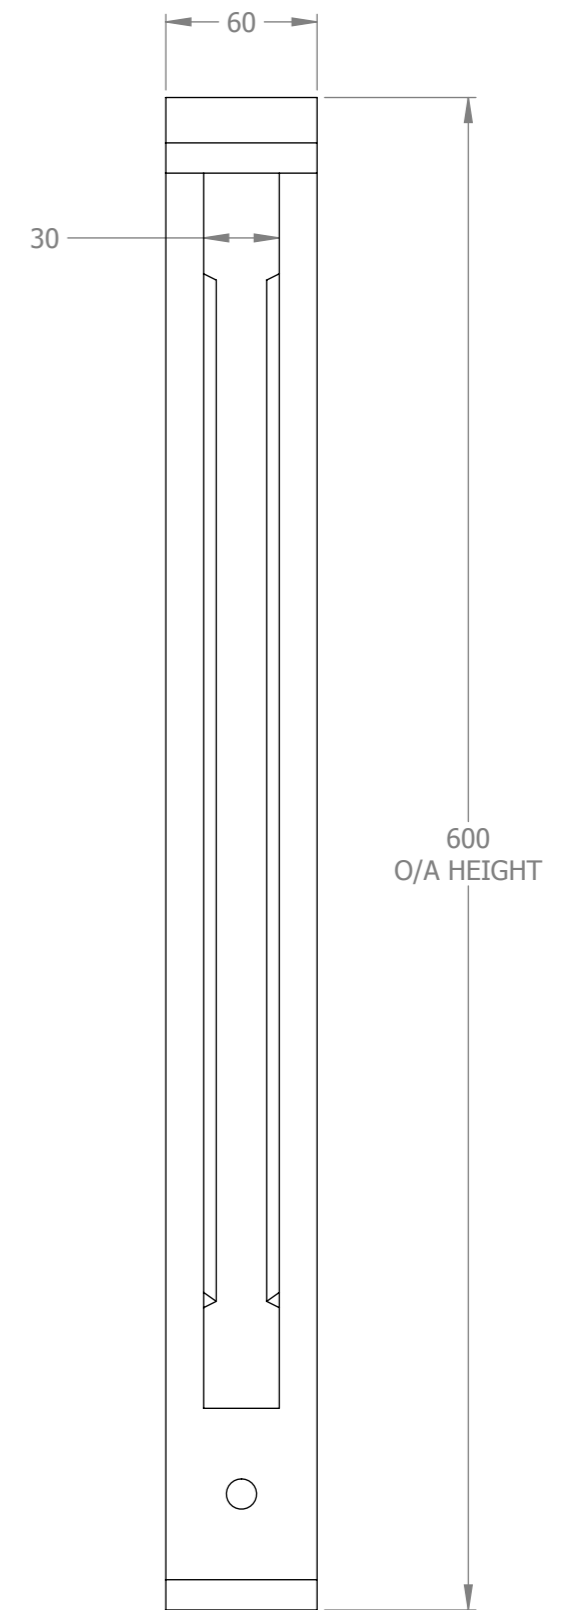

SIDE ELEVATION (1:3)

FRONT ELEVATION (1:3)

KEDEL
The Best British
Recycled Plastic
Products for
Building and
Construction

OLD TRANSCO DEPOT		
OSWALD STREET, BURNLEY		
BB12 0BY		
	NAME	DATE
DRAWN	LW	19/01/2017
TECHNICAL APPROVAL	DW	19/01/2017
PRODUCTION APPROVAL	KW	19/01/2017

Kedel Limited	
TITLE: Gallows Bracket 600 x 60 x 30mm Colour: White Material: Plastic Wood	
KD-DR-GAL005.A	REV. A

SIDE ELEVATION (1:3)

FRONT ELEVATION (1:3)

KEDEL The Best British Recycled Plastic Products for Building and Construction	OLD TRANSCO DEPOT OSWALD STREET, BURNLEY		Kedel Limited	
	BB12 0BY			
		NAME	DATE	TITLE: Gallows Bracket 550 x 60 x 30mm Colour: White Material: Plastic Wood
	DRAWN	LW	19/01/2017	
	TECHNICAL APPROVAL	DW	19/01/2017	
PRODUCTION APPROVAL	KW	19/01/2017	KD-DR-GAL004.A	
			REV. A	

SIDE ELEVATION (1:2.5)

FRONT ELEVATION (1:2.5)

KEDEL
The Best British
Recycled Plastic
Products for
Building and
Construction

OLD TRANSCO DEPOT		
OSWALD STREET, BURNLEY		
BB12 0BY		
	NAME	DATE
DRAWN	LW	19/01/2017
TECHNICAL APPROVAL	DW	19/01/2017
PRODUCTION APPROVAL	KW	19/01/2017

Kedel Limited	
TITLE: Gallows Bracket 500 x 60 x 30mm Colour: White Material: Plastic Wood	
KD-DR-GAL003.A	REV. A