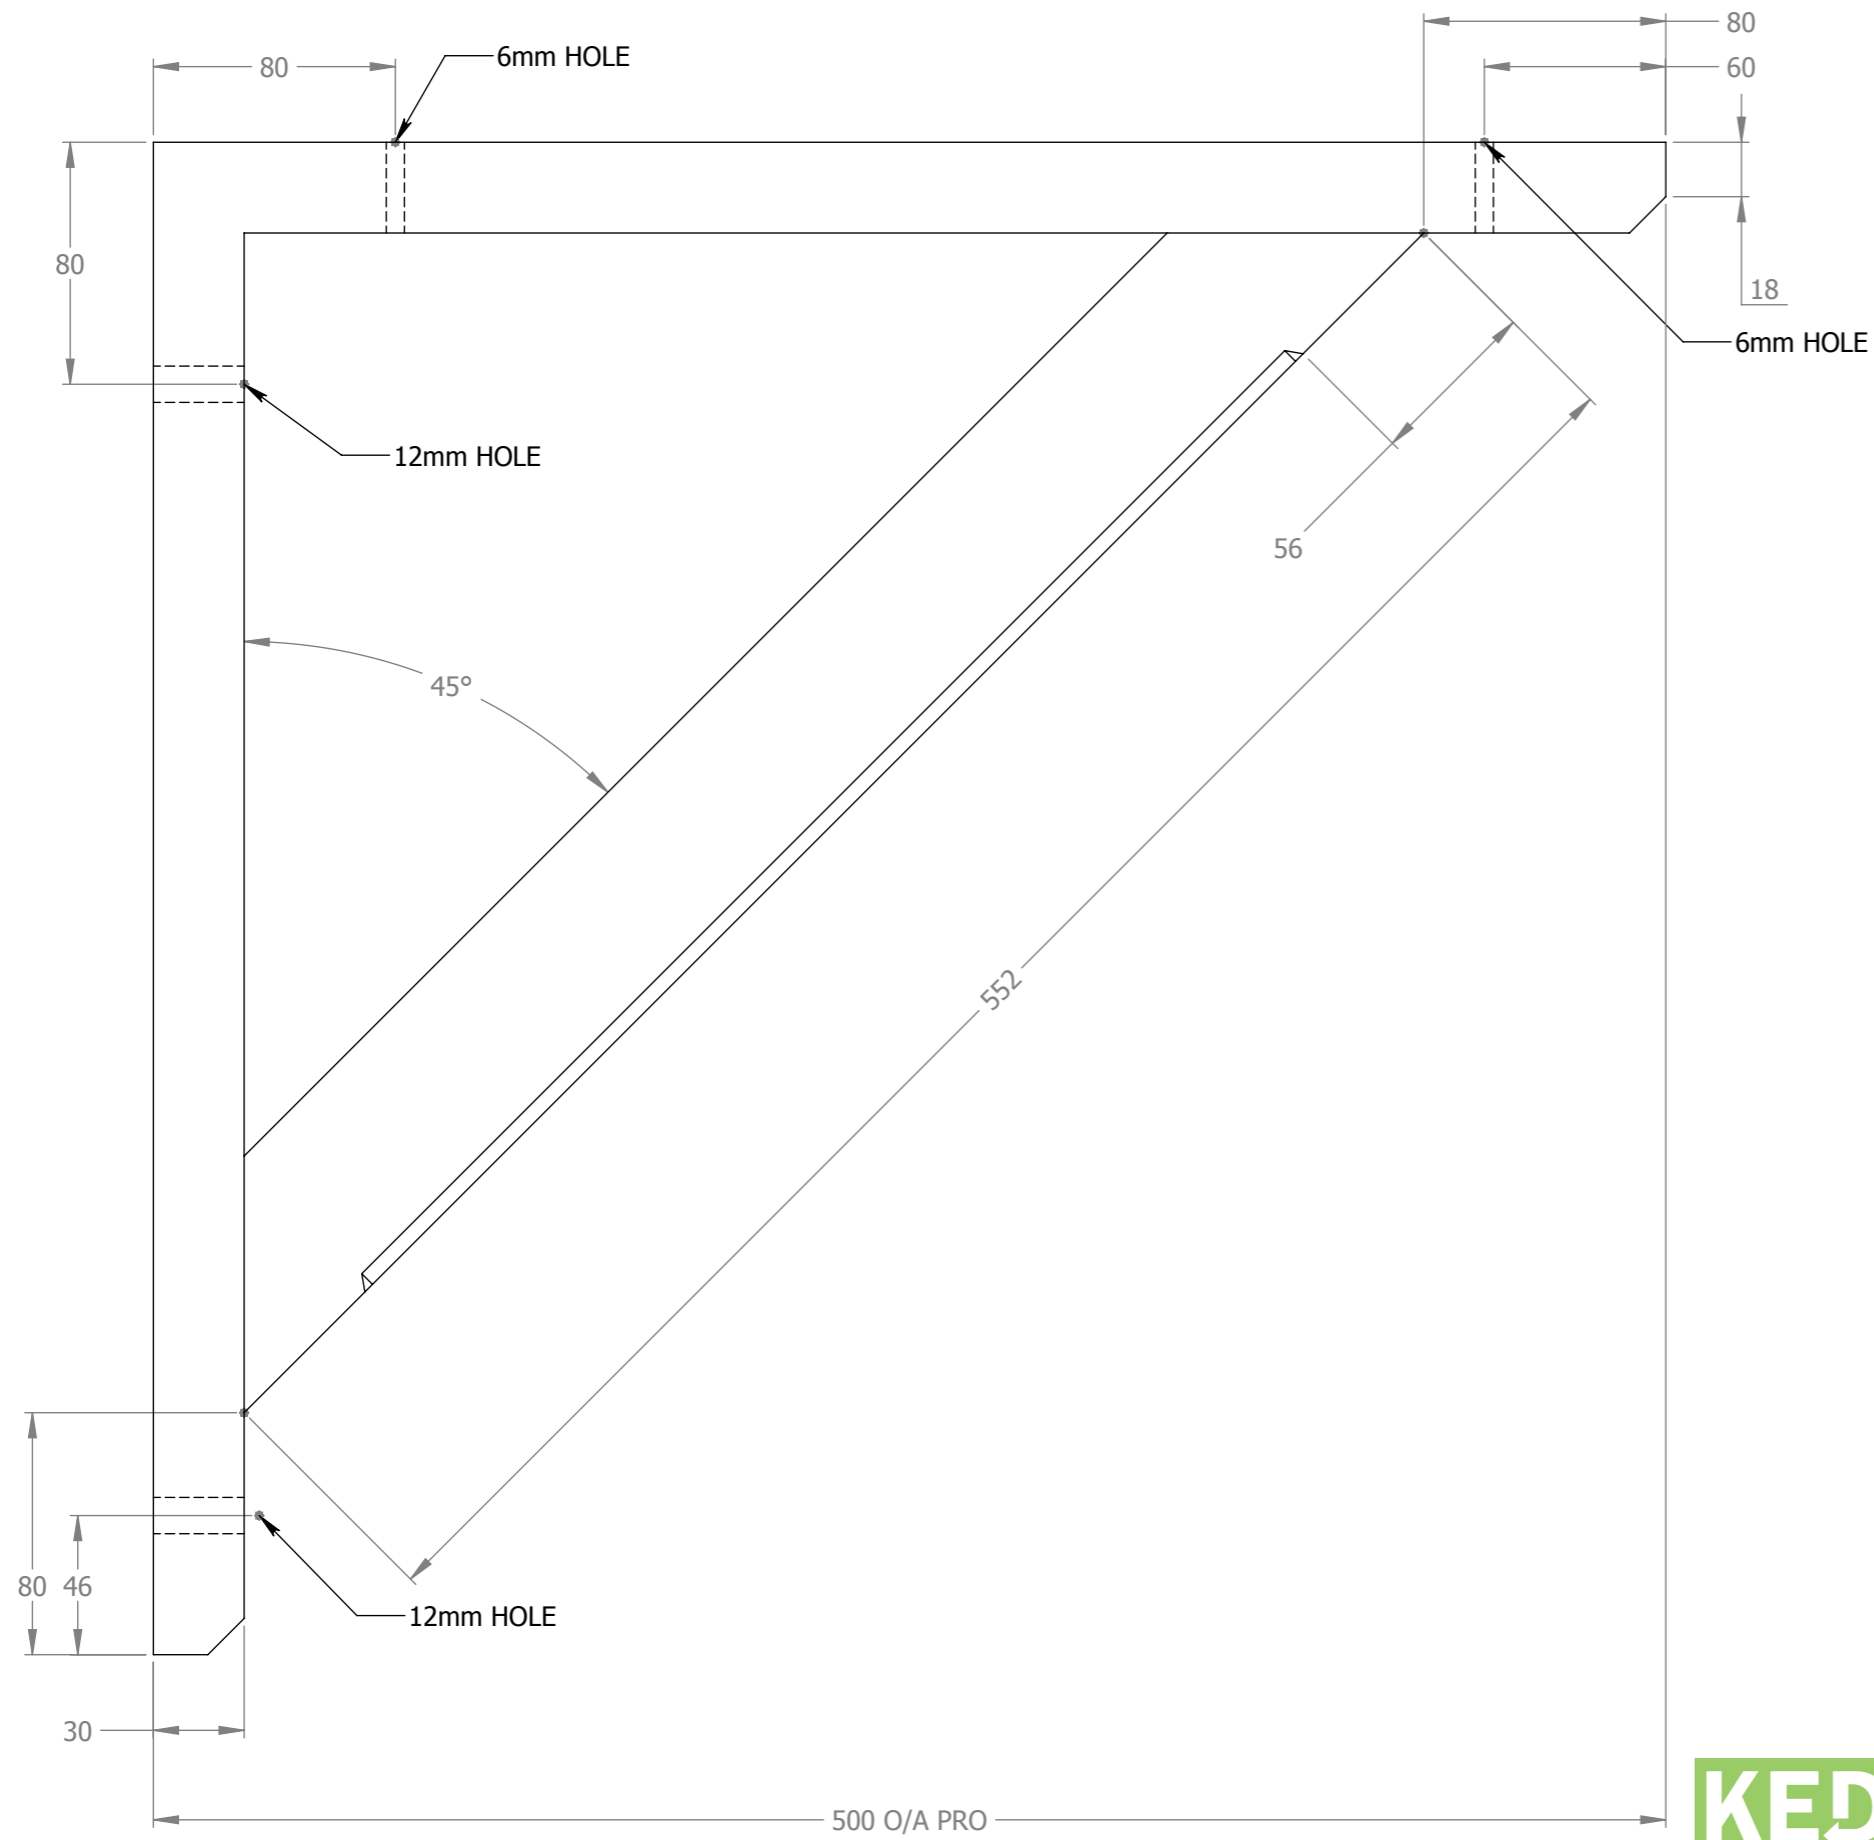

SIDE ELEVATION (1:3)

FRONT ELEVATION (1:3)

KEDEL
The Best British
Recycled Plastic
Products for
Building and
Construction

OLD TRANSCO DEPOT		
OSWALD STREET, BURNLEY		
BB12 0BY		
	NAME	DATE
DRAWN	LW	19/01/2017
TECHNICAL APPROVAL	DW	19/01/2017
PRODUCTION APPROVAL	KW	19/01/2017

Kedel Limited	
TITLE: Gallows Bracket 600 x 60 x 30mm Colour: White Material: Plastic Wood	
KD-DR-GAL005.A	REV. A

SIDE ELEVATION (1:3)

FRONT ELEVATION (1:3)

KEDEL The Best British Recycled Plastic Products for Building and Construction	OLD TRANSCO DEPOT OSWALD STREET, BURNLEY		Kedel Limited	
	BB12 0BY			
		NAME	DATE	TITLE: Gallows Bracket 550 x 60 x 30mm Colour: White Material: Plastic Wood
	DRAWN	LW	19/01/2017	
	TECHNICAL APPROVAL	DW	19/01/2017	
PRODUCTION APPROVAL	KW	19/01/2017	KD-DR-GAL004.A	
			REV. A	

SIDE ELEVATION (1:2.5)

FRONT ELEVATION (1:2.5)

KEDEL
The Best British
Recycled Plastic
Products for
Building and
Construction

OLD TRANSCO DEPOT		
OSWALD STREET, BURNLEY		
BB12 0BY		
	NAME	DATE
DRAWN	LW	19/01/2017
TECHNICAL APPROVAL	DW	19/01/2017
PRODUCTION APPROVAL	KW	19/01/2017

Kedel Limited	
TITLE: Gallows Bracket 500 x 60 x 30mm Colour: White Material: Plastic Wood	
KD-DR-GAL003.A	REV. A