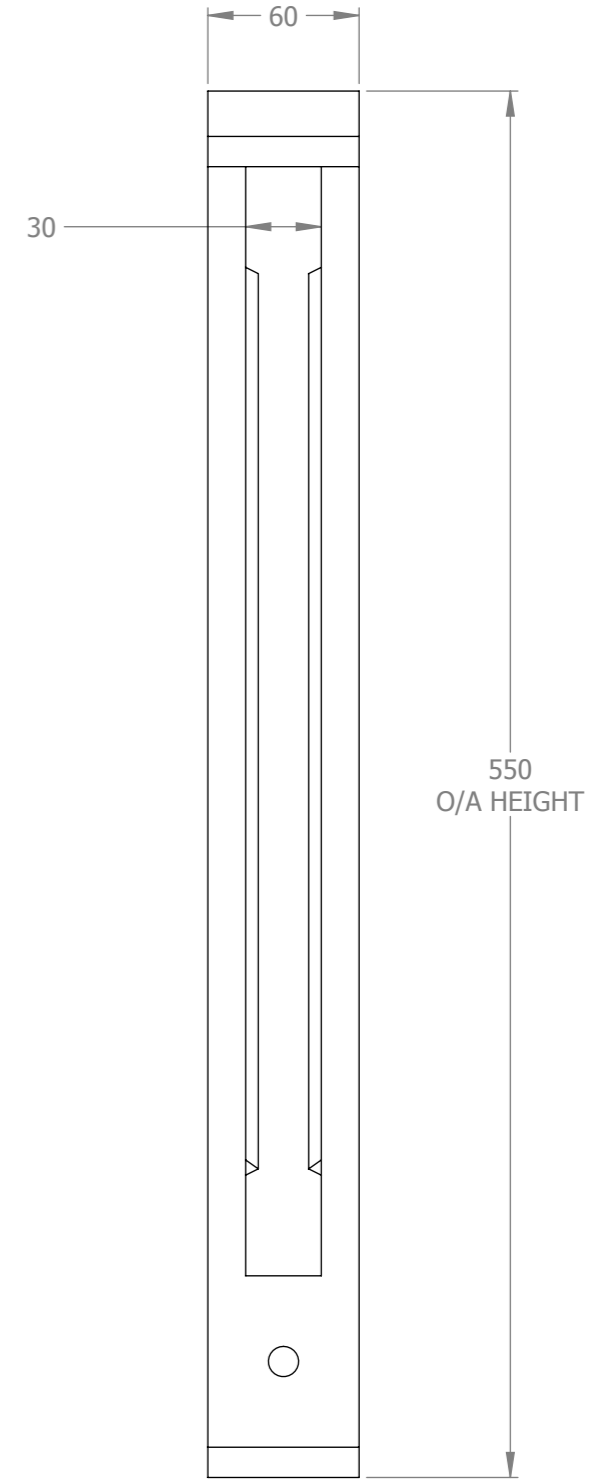

SIDE ELEVATION (1:3)

FRONT ELEVATION (1:3)

KEDEL
The Best British
Recycled Plastic
Products for
Building and
Construction

OLD TRANSCO DEPOT		
OSWALD STREET, BURNLEY		
BB12 0BY		
	NAME	DATE
DRAWN	LW	19/01/2017
TECHNICAL APPROVAL	DW	19/01/2017
PRODUCTION APPROVAL	KW	19/01/2017

Kedel Limited	
TITLE: Gallows Bracket 600 x 60 x 30mm Colour: White Material: Plastic Wood	
KD-DR-GAL005.A	REV. A

SIDE ELEVATION (1:3)

FRONT ELEVATION (1:3)

KEDEL The Best British Recycled Plastic Products for Building and Construction	OLD TRANSCO DEPOT OSWALD STREET, BURNLEY		Kedel Limited	
	BB12 0BY			
		NAME	DATE	TITLE: Gallows Bracket 550 x 60 x 30mm Colour: White Material: Plastic Wood
	DRAWN	LW	19/01/2017	
	TECHNICAL APPROVAL	DW	19/01/2017	
PRODUCTION APPROVAL	KW	19/01/2017	KD-DR-GAL004.A	
			REV. A	

SIDE ELEVATION (1:2.5)

FRONT ELEVATION (1:2.5)

KEDEL
The Best British
Recycled Plastic
Products for
Building and
Construction

OLD TRANSCO DEPOT		
OSWALD STREET, BURNLEY		
BB12 0BY		
	NAME	DATE
DRAWN	LW	19/01/2017
TECHNICAL APPROVAL	DW	19/01/2017
PRODUCTION APPROVAL	KW	19/01/2017

Kedel Limited	
TITLE: Gallows Bracket 500 x 60 x 30mm Colour: White Material: Plastic Wood	
KD-DR-GAL003.A	REV. A