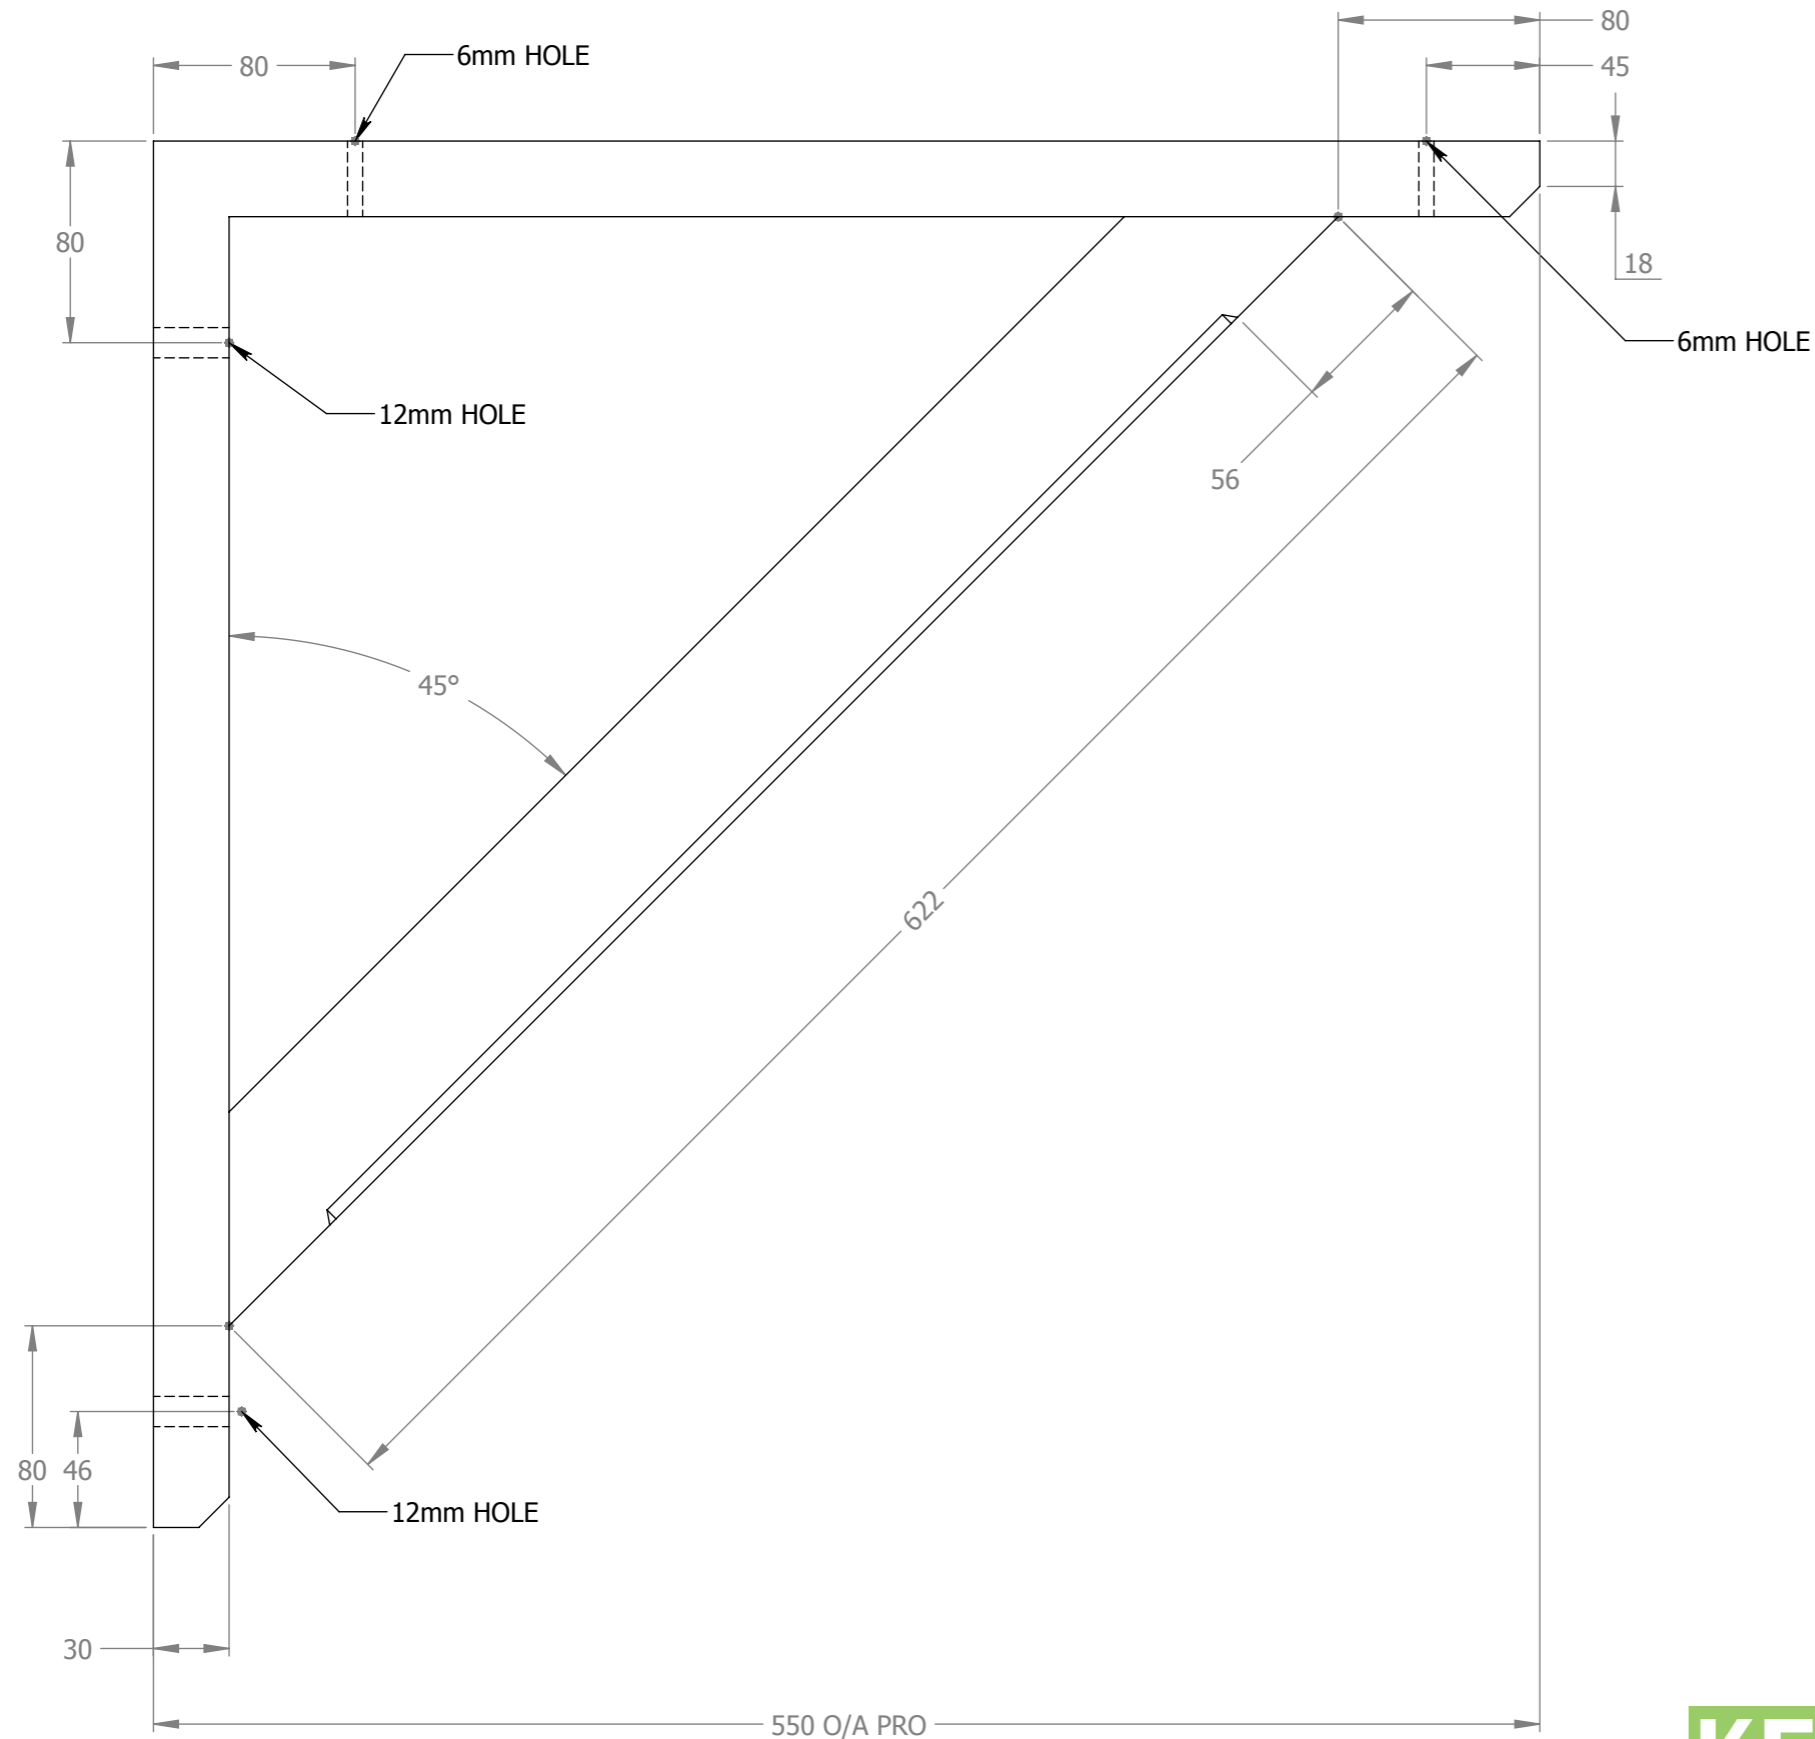

SIDE ELEVATION (1:3)

FRONT ELEVATION (1:3)

KEDEL
The Best British
Recycled Plastic
Products for
Building and
Construction

OLD TRANSCO DEPOT		
OSWALD STREET, BURNLEY		
BB12 0BY		
	NAME	DATE
DRAWN	LW	19/01/2017
TECHNICAL APPROVAL	DW	19/01/2017
PRODUCTION APPROVAL	KW	19/01/2017

Kedel Limited	
TITLE: Gallows Bracket 600 x 60 x 30mm Colour: White Material: Plastic Wood	
KD-DR-GAL005.A	REV. A

SIDE ELEVATION (1:3)

FRONT ELEVATION (1:3)

KEDEL The Best British Recycled Plastic Products for Building and Construction	OLD TRANSCO DEPOT OSWALD STREET, BURNLEY		Kedel Limited	
	BB12 0BY			
		NAME	DATE	TITLE: Gallows Bracket 550 x 60 x 30mm Colour: White Material: Plastic Wood
	DRAWN	LW	19/01/2017	
	TECHNICAL APPROVAL	DW	19/01/2017	
PRODUCTION APPROVAL	KW	19/01/2017	KD-DR-GAL004.A	
			REV. A	

SIDE ELEVATION (1:2.5)

FRONT ELEVATION (1:2.5)

KEDEL
The Best British
Recycled Plastic
Products for
Building and
Construction

OLD TRANSCO DEPOT		
OSWALD STREET, BURNLEY		
BB12 0BY		
	NAME	DATE
DRAWN	LW	19/01/2017
TECHNICAL APPROVAL	DW	19/01/2017
PRODUCTION APPROVAL	KW	19/01/2017

Kedel Limited	
TITLE: Gallows Bracket 500 x 60 x 30mm Colour: White Material: Plastic Wood	
KD-DR-GAL003.A	REV. A