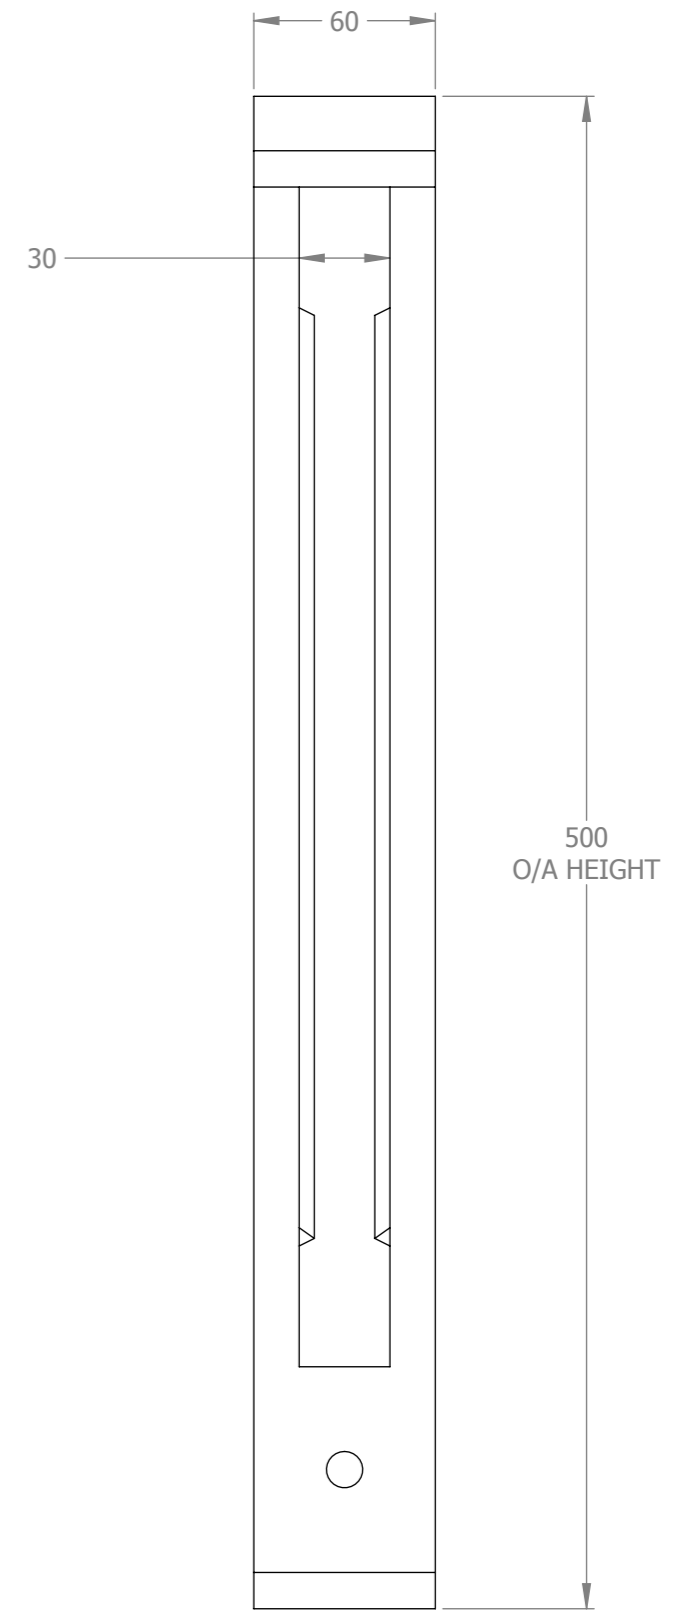

SIDE ELEVATION (1:3)

FRONT ELEVATION (1:3)

KEDEL
The Best British
Recycled Plastic
Products for
Building and
Construction

OLD TRANSCO DEPOT		
OSWALD STREET, BURNLEY		
BB12 0BY		
	NAME	DATE
DRAWN	LW	19/01/2017
TECHNICAL APPROVAL	DW	19/01/2017
PRODUCTION APPROVAL	KW	19/01/2017

Kedel Limited	
TITLE: Gallows Bracket 600 x 60 x 30mm Colour: White Material: Plastic Wood	
KD-DR-GAL005.A	REV. A

SIDE ELEVATION (1:3)

FRONT ELEVATION (1:3)

KEDEL The Best British Recycled Plastic Products for Building and Construction	OLD TRANSCO DEPOT OSWALD STREET, BURNLEY		Kedel Limited	
	BB12 0BY			
		NAME	DATE	TITLE: Gallows Bracket 550 x 60 x 30mm Colour: White Material: Plastic Wood
	DRAWN	LW	19/01/2017	
	TECHNICAL APPROVAL	DW	19/01/2017	
PRODUCTION APPROVAL	KW	19/01/2017	KD-DR-GAL004.A	
			REV. A	

SIDE ELEVATION (1:2.5)

FRONT ELEVATION (1:2.5)

KEDEL
The Best British
Recycled Plastic
Products for
Building and
Construction

OLD TRANSCO DEPOT		
OSWALD STREET, BURNLEY		
BB12 0BY		
	NAME	DATE
DRAWN	LW	19/01/2017
TECHNICAL APPROVAL	DW	19/01/2017
PRODUCTION APPROVAL	KW	19/01/2017

Kedel Limited	
TITLE: Gallows Bracket 500 x 60 x 30mm Colour: White Material: Plastic Wood	
KD-DR-GAL003.A	REV. A